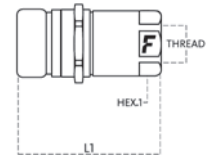

Applications

Pressure Drop

Technical Specifications

dash	Size mm	inch	Working Pressure (MPa)	Flow Rate (l/min)	Spillage (ml)	Force to Connect (N)	Burst pressure (MPa)		
							Male	Female	Male + Female
12	20	3/4"	25	62	0.1	0	100	75	82
16	25	1"	23	160	0.2	0	130	70	80
20	31.5	1-1/4"	21	220	0.5	0	78	64	68
24	37.5	1-1/2"	20	300	0.7	0	60	60	62

Material	Brass
Seals	NBR
Working temperatures	- 25 °C to + 125 °C
Surface treatment	
Series Interchange	MARKET

Valve Type	Flat
Connection	Screw to Connect
Disconnection	Unscrew to Disconnect
Connection Under Pressure	Allowed Residual

Size		Thread details			FEMALE						
mm	inch	Thread Type	Standard	Thread	Part Number	L (L1 + Thread)		D1		HEX1	
						mm	inch	mm	inch	mm	inch
20	3/4"	F NPTF	ANSI B1.20.3	NPTF 3/4" FEMALE	FB 12/34 NPT F5	81	3.19	90	3.54	30	1.18
20	3/4"	F NPTF	ANSI B1.20.3	NPTF 1/2" FEMALE	FB 12/12 NPT F5	81	3.19	90	3.54	30	1.18
25	1"	F NPTF	ANSI B1.20.3	NPTF 1" FEMALE	FB 16/1 NPT F 5	90.8	3.57	75	2.95	36	1.42
31.5	1-1/4"	F NPTF	ANSI B1.20.3	NPTF 1-1/4" FEMALE	FB 20/114NPT F5	95	3.74	127	5	45	1.77
37.5	1-1/2"	F NPTF	ANSI B1.20.3	NPTF 1-1/2" FEMALE	FB 24/112NPT F5	110.2	4.34	150	5.91	50	1.97

Size		Thread details			MALE								
mm	inch	Thread Type	Standard	Thread	Part Number	L (L1 + Thread)		D1		D3		HEX1	
						mm	inch	mm	inch	mm	inch	mm	inch
20	3/4"	F NPTF	ANSI B1.20.3	NPTF 3/4" FEMALE	FB 12/34 NPT M5	82	3.23	45	1.77			34	1.34
20	3/4"	F NPTF	ANSI B1.20.3	NPTF 1/2" FEMALE	FB 12/12 NPT M5	81.3	3.2	45	1.77			34	1.34
25	1"	F NPTF	ANSI B1.20.3	NPTF 1" FEMALE	FB 16/1 NPT M 5	90.8	3.57	75	2.95			36	1.42
31.5	1-1/4"	F NPTF	ANSI B1.20.3	NPTF 1-1/4" FEMALE	FB 20/114NPT M5	95	3.74	127	5			45	1.77
37.5	1-1/2"	F NPTF	ANSI B1.20.3	NPTF 1-1/2" FEMALE	FB 24/112NPT M5	110	4.33	72	2.83			55	2.17