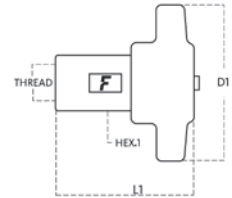

Applications

Pressure Drop

Technical Specifications

dash	Size mm	inch	Working Pressure (MPa)	Flow Rate (l/min)	Spillage (ml)	Force to Connect (N)	Burst pressure (MPa)		
							Male	Female	Male + Female
12	20	3/4"	25	62	0.1	0	100	75	82
16	25	1"	23	160	0.2	0	130	70	80
20	31.5	1-1/4"	21	220	0.5	0	78	64	68
24	37.5	1-1/2"	20	300	0.7	0	60	60	62

Material	Brass
Seals	NBR
Working temperatures	- 25 °C to + 125 °C
Surface treatment	
Series Interchange	MARKET

Valve Type	Flat
Connection	Screw to Connect
Disconnection	Unscrew to Disconnect
Connection Under Pressure	Allowed Residual

Size		Thread details			FEMALE						
mm	inch	Thread Type	Standard	Thread	Part Number	L (L1 + Thread)		D1		HEX1	
						mm	inch	mm	inch	mm	inch
20	3/4"	F NPTF	ANSI B1.20.3	NPTF 3/4" FEMALE	FB 12/34 NPT F5	81	3.19	90	3.54	30	1.18
20	3/4"	F NPTF	ANSI B1.20.3	NPTF 1/2" FEMALE	FB 12/12 NPT F5	81	3.19	90	3.54	30	1.18
25	1"	F NPTF	ANSI B1.20.3	NPTF 1" FEMALE	FB 16/1 NPT F 5	90.8	3.57	75	2.95	36	1.42
31.5	1-1/4"	F NPTF	ANSI B1.20.3	NPTF 1-1/4" FEMALE	FB 20/114NPT F5	95	3.74	127	5	45	1.77
37.5	1-1/2"	F NPTF	ANSI B1.20.3	NPTF 1-1/2" FEMALE	FB 24/112NPT F5	110.2	4.34	150	5.91	50	1.97

Size		Thread details			MALE								
mm	inch	Thread Type	Standard	Thread	Part Number	L (L1 + Thread)		D1		D3		HEX1	
						mm	inch	mm	inch	mm	inch	mm	inch
20	3/4"	F NPTF	ANSI B1.20.3	NPTF 3/4" FEMALE	FB 12/34 NPT M5	82	3.23	45	1.77			34	1.34
20	3/4"	F NPTF	ANSI B1.20.3	NPTF 1/2" FEMALE	FB 12/12 NPT M5	81.3	3.2	45	1.77			34	1.34
25	1"	F NPTF	ANSI B1.20.3	NPTF 1" FEMALE	FB 16/1 NPT M 5	90.8	3.57	75	2.95			36	1.42
31.5	1-1/4"	F NPTF	ANSI B1.20.3	NPTF 1-1/4" FEMALE	FB 20/114NPT M5	95	3.74	127	5			45	1.77
37.5	1-1/2"	F NPTF	ANSI B1.20.3	NPTF 1-1/2" FEMALE	FB 24/112NPT M5	110	4.33	72	2.83			55	2.17