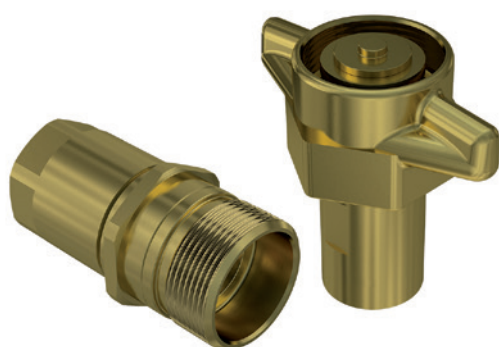

FB

Screw to connect couplings for road machines applications.

Screw-on flat face brass couplings suitable to vehicles and road machines applications. A wing-shaped sleeve helps to connect and disconnect by hand. Interchangeable for US market.

Applications

Pressure Drop

Technical Specifications

dash	Size mm	inch	Working Pressure (MPa)	Flow Rate (l/min)	Spillage (ml)	Force to Connect (N)	Burst pressure (MPa)		
							Male	Female	Male + Female
12	20	3/4"	25	62	0.1	0	100	75	82
16	25	1"	23	160	0.2	0	130	70	80
20	31.5	1-1/4"	21	220	0.5	0	78	64	68
24	37.5	1-1/2"	20	300	0.7	0	60	60	62

Material	Brass
Seals	NBR
Working temperatures	- 25 °C to + 125 °C
Surface treatment	
Series Interchange	MARKET

Valve Type	Flat
Connection	Screw to Connect
Disconnection	Unscrew to Disconnect
Connection Under Pressure	Allowed Residual

Size		Thread details			FEMALE						
mm	inch	Thread Type	Standard	Thread	Part Number	L (L1 + Thread)		D1		HEX1	
						mm	inch	mm	inch	mm	inch
20	3/4"	F NPTF	ANSI B1.20.3	NPTF 3/4" FEMALE	FB 12/34 NPT F5	81	3.19	90	3.54	30	1.18
20	3/4"	F NPTF	ANSI B1.20.3	NPTF 1/2" FEMALE	FB 12/12 NPT F5	81	3.19	90	3.54	30	1.18
25	1"	F NPTF	ANSI B1.20.3	NPTF 1" FEMALE	FB 16/1 NPT F 5	90.8	3.57	75	2.95	36	1.42
31.5	1-1/4"	F NPTF	ANSI B1.20.3	NPTF 1-1/4" FEMALE	FB 20/114NPT F5	95	3.74	127	5	45	1.77
37.5	1-1/2"	F NPTF	ANSI B1.20.3	NPTF 1-1/2" FEMALE	FB 24/112NPT F5	110.2	4.34	150	5.91	50	1.97