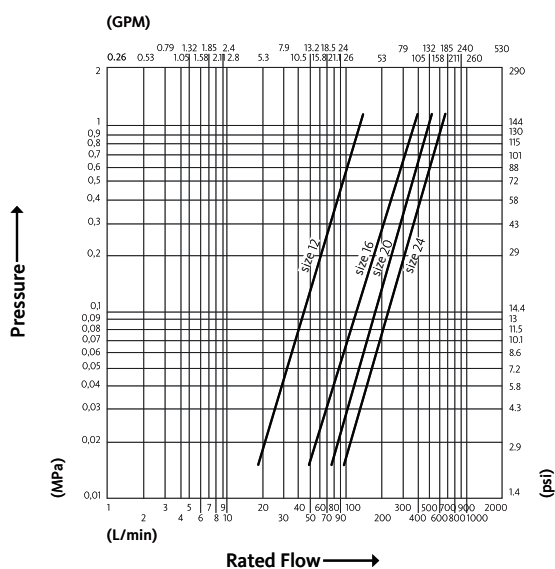

Applications

Pressure Drop

Technical Specifications

dash	Size mm	inch	Working Pressure (MPa)	Flow Rate (l/min)	Spillage (ml)	Force to Connect (N)	Burst pressure (MPa)		
							Male	Female	Male + Female
12	20	3/4"	25	62	0.1	0	100	75	82
16	25	1"	23	160	0.2	0	130	70	80
20	31.5	1-1/4"	21	220	0.5	0	78	64	68
24	37.5	1-1/2"	20	300	0.7	0	60	60	62

Material	Brass
Seals	NBR
Working temperatures	- 25 °C to + 125 °C
Surface treatment	
Series Interchange	MARKET

Valve Type	Flat
Connection	Screw to Connect
Disconnection	Unscrew to Disconnect
Connection Under Pressure	Allowed Residual

Size		Thread details			FEMALE						
mm	inch	Thread Type	Standard	Thread	Part Number	L (L1 + Thread)		D1		HEX1	
						mm	inch	mm	inch	mm	inch
20	3/4"	F NPTF	ANSI B1.20.3	NPTF 3/4" FEMALE	FB 12/34 NPT F5	81	3.19	90	3.54	30	1.18
20	3/4"	F NPTF	ANSI B1.20.3	NPTF 1/2" FEMALE	FB 12/12 NPT F5	81	3.19	90	3.54	30	1.18
25	1"	F NPTF	ANSI B1.20.3	NPTF 1" FEMALE	FB 16/1 NPT F 5	90.8	3.57	75	2.95	36	1.42
31.5	1-1/4"	F NPTF	ANSI B1.20.3	NPTF 1-1/4" FEMALE	FB 20/114NPT F5	95	3.74	127	5	45	1.77
37.5	1-1/2"	F NPTF	ANSI B1.20.3	NPTF 1-1/2" FEMALE	FB 24/112NPT F5	110.2	4.34	150	5.91	50	1.97

Size		Thread details			MALE								
mm	inch	Thread Type	Standard	Thread	Part Number	L (L1 + Thread)		D1		D3		HEX1	
						mm	inch	mm	inch	mm	inch	mm	inch
20	3/4"	F NPTF	ANSI B1.20.3	NPTF 3/4" FEMALE	FB 12/34 NPT M5	82	3.23	45	1.77			34	1.34
20	3/4"	F NPTF	ANSI B1.20.3	NPTF 1/2" FEMALE	FB 12/12 NPT M5	81.3	3.2	45	1.77			34	1.34
25	1"	F NPTF	ANSI B1.20.3	NPTF 1" FEMALE	FB 16/1 NPT M 5	90.8	3.57	75	2.95			36	1.42
31.5	1-1/4"	F NPTF	ANSI B1.20.3	NPTF 1-1/4" FEMALE	FB 20/114NPT M5	95	3.74	127	5			45	1.77
37.5	1-1/2"	F NPTF	ANSI B1.20.3	NPTF 1-1/2" FEMALE	FB 24/112NPT M5	110	4.33	72	2.83			55	2.17